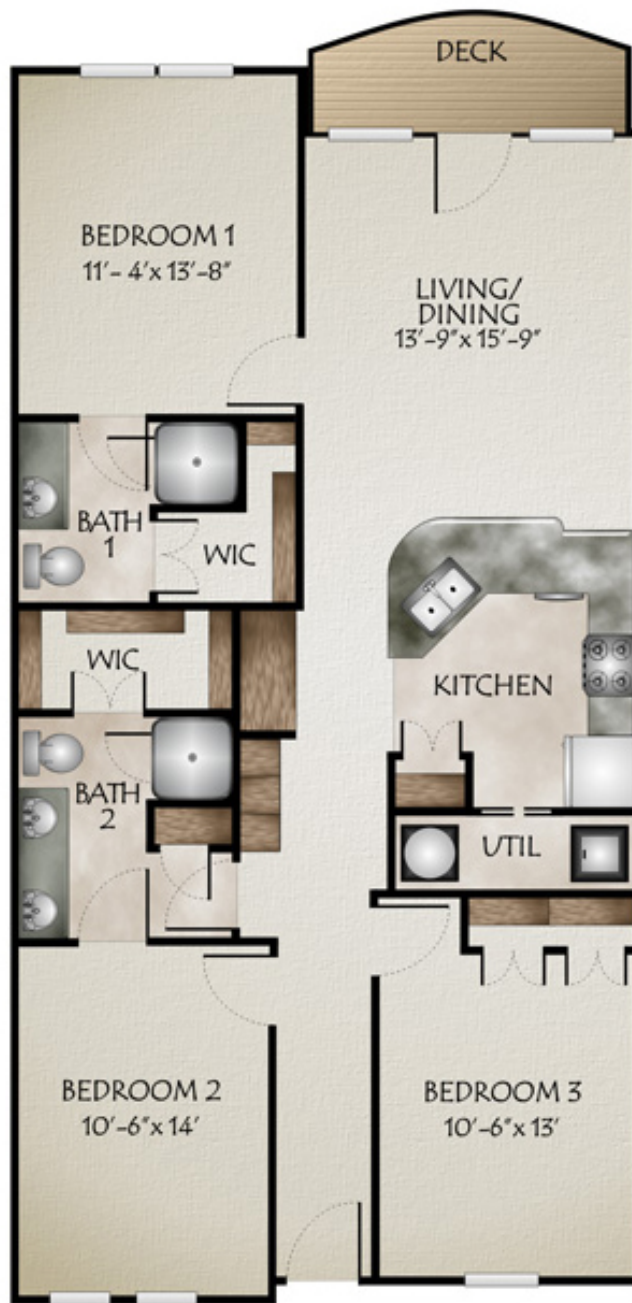

SETON

ONE BEDROOM/ONE BATH - 535 SQ. FT.

SALADO

TWO BEDROOM/ONE BATH - 808 SQ. FT.

SAN PEDRO

THREE BEDROOM/TWO BATH - 1213 SQ. FT.

RIO GRANDE

THREE BEDROOM/TWO BATH - 1240 SQ. FT.

GUADALUPE

FOUR BEDROOM/FOUR BATH - 1692 SQ. FT.